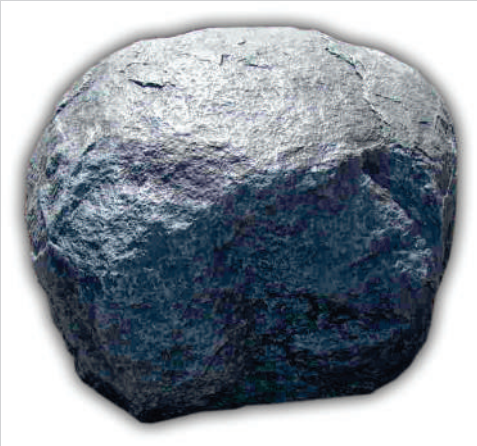

Color : Granite Grey

COBBLE

Product Code: AR-202

Parameter	Size
Length	360 mm
Breadth	310 mm
Height	155 mm
Weight	0.84 Kg

ARTIFICIAL ROCKS

FOX

Product Code: AR-203

Color : Granite Grey

Parameter	Size
Length	410 mm
Breadth	390 mm
Height	220 mm
Weight	1.25 Kg

ROUND

Product Code: AR-204

Color : Granite Grey

Parameter	Size
Length	685 mm
Breadth	584 mm
Height	304 mm
Weight	4.75 kg

ARTIFICIAL ROCKS