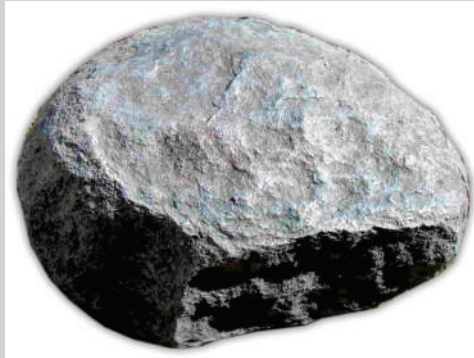

Think Amazing...

+91 9822848017,8975759339 | www.kntcreations.com

nihar.tumne@kntcreations.com | imsales@kntcreations.com

ARTIFICIAL ROCKS

Color : Granite Grey

SQUARISH ODD

Product Code: AR-201

Parameter	Size
Length	762 mm
Breadth	533 mm
Height	355 mm
Weight	04.20 kg

Color : Granite Grey

COBBLE

Product Code: AR-202

Parameter	Size
Length	360 mm
Breadth	310 mm
Height	155 mm
Weight	0.84 Kg

ARTIFICIAL ROCKS

FOX

Product Code: AR-203

Color : Granite Grey

Parameter	Size
Length	410 mm
Breadth	390 mm
Height	220 mm
Weight	1.25 Kg

ROUND

Product Code: AR-204

Color : Granite Grey

Parameter	Size
Length	685 mm
Breadth	584 mm
Height	304 mm
Weight	4.75 kg

ARTIFICIAL ROCKS