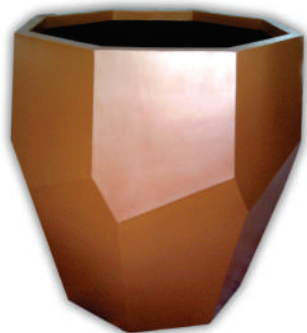

nihar.tumne@kntcreations.com | imsales@kntcreations.com

Planters & Pottery

Planters enhance the look of home & garden space, add height and dimension and create more garden space. Our new methods of production has vastly improved the quality and variety of styles available in fiberglass, & resin. Very detailed molds used in producing these lightweight planters create patterns, textures and reliefs that have only been available on more expensive planters. Our planters come in a variety of finishes - cast stone, wood, steel, ceramic, bamboo, cane and suit all sorts of interiors as well as exteriors - modern, ethnic, contemporary.

Think Amazing...

+91 9822848017, 8975759339 | www.kntcreations.com

nihar.tumne@kntcreations.com | imsales@kntcreations.com

Jumbo

Color : Bronze

HEXAGONAL

Product Code: PL J-501

Parameter	Size
Dia. Top	914 mm
Dia. Base	762 mm
Height	965 mm

Color : White Stone

CUBOID 42

Product Code: PL J-502

Parameter	Size
Width	1070 mm
Height	1070 mm
Depth	740 mm

Color : White Stone

CUBOID 30

Product Code: PL J-503

Parameter	Size
Width	762 mm
Height	762 mm
Depth	559 mm

Parameter	Size
Top Dia.	660 mm
Bottom Dia.	376 mm
Height	1000 mm

Color : Beige

COLOSSAL

Product Code: PL J-506

Parameter	Size
Top	425 mm
Bottom	400 mm
Height	1200 mm

Jumbo

Color : Beige

GIANT TUB